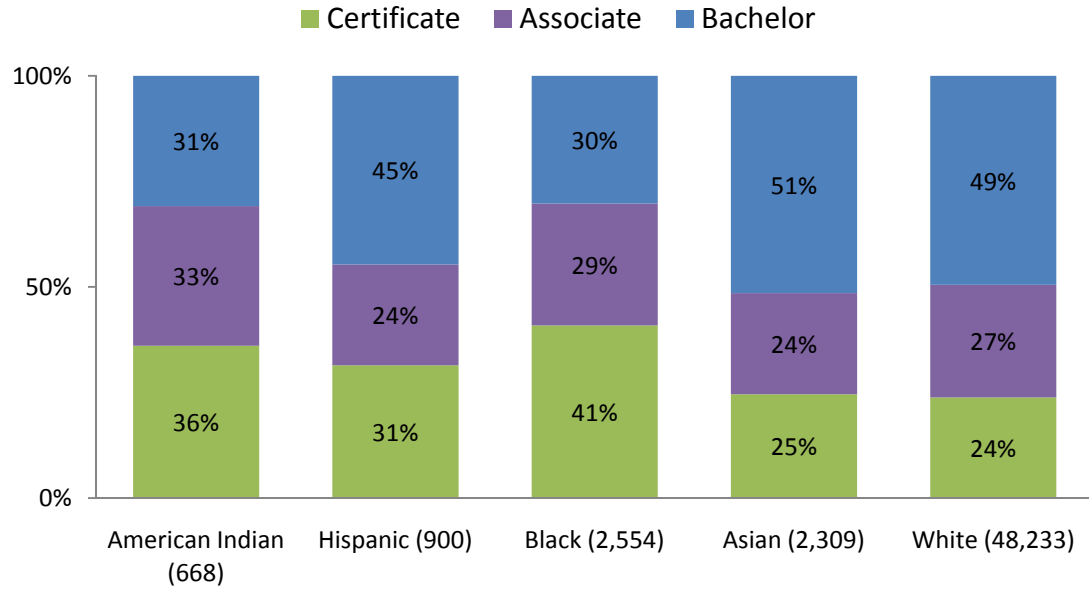

Undergraduate Awards Conferred by Minnesota Institutions 2006-07

Source: Minnesota Office of Higher Education

**Degrees and Other Awards Conferred
Race/Ethnic Background Summary**

	Total Students of Color Men	Total Students of Color Women	White men	White women	Race/ethn icity unknown men	Race/ethn icity unknown women	Grand total men	Grand total women	Total
Award of less than 1 year	456	875	1,723	3,445	143	521	2,365	4,870	7,235
Award of at least 1 but less than 2 years	230	526	1,857	3,494	74	182	2,181	4,222	6,403
Award of at least 2 but less than 4 years	46	3	914	66	22	4	983	74	1,057
Associate degree	672	1,055	4,552	8,316	554	547	5,837	9,988	15,825
Bachelors degree	1,104	1,464	9,971	13,895	1,139	1,216	12,656	16,977	29,633
Postbaccalaureate certificate	30	74	164	577	33	79	243	748	991
Masters degree	494	1,334	3,281	8,546	650	1,213	4,933	11,454	16,387
Post-masters certificate	7	13	78	106	15	11	100	130	230
Doctorate degree	110	189	460	703	59	88	844	1,124	1,968
First-professional degree	90	124	756	765	67	86	929	990	1,919
First-professional certificate	10	13	18	31	2	1	34	48	82
Total	3,249	5,670	23,774	39,944	2,758	3,948	31,105	50,625	81,730

Source: U.S. Department of Education, National