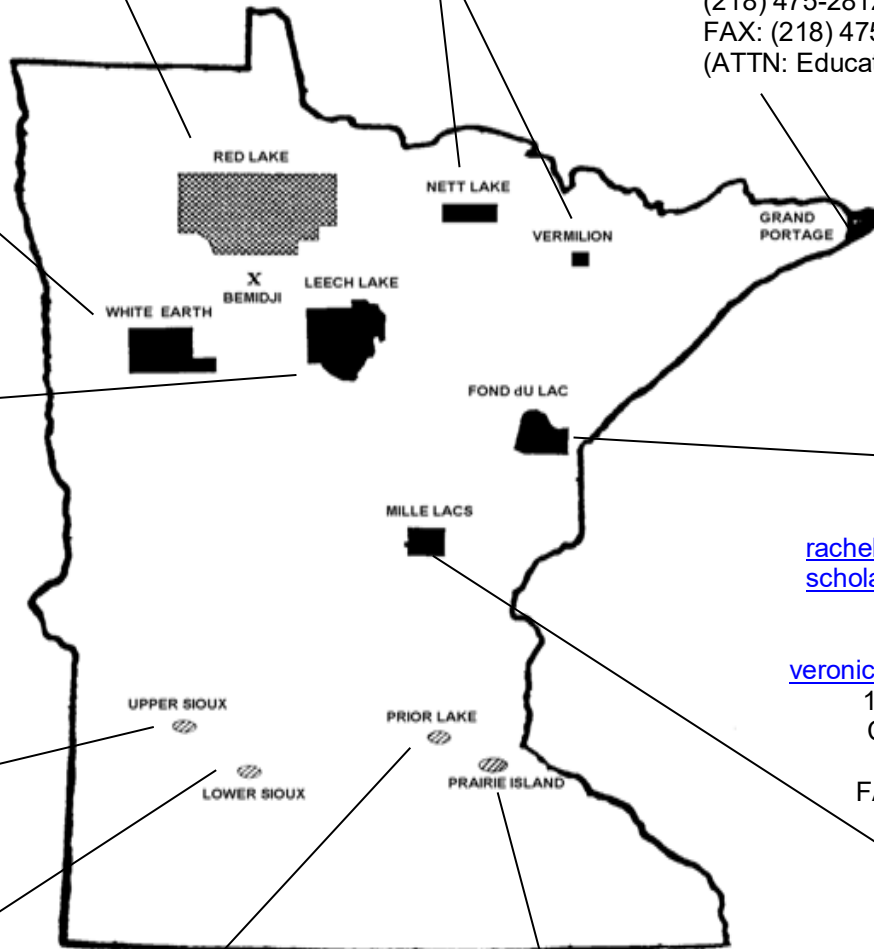

Minnesota Indian Scholarship Program

Minnesota Office of Higher Education
1450 Energy Park Drive, Suite 350
Saint Paul, Minnesota 55108
Phone: (800) 657 3866 Fax: (651) 642 0675

Red Lake
Oshkiimaajitahdah
New Beginnings
<https://oshkiimaajitahdah.com>
PO Box 416
Redby, MN 56670
(218) 679-3350
(888) 404-0686
FAX: (218) 679-4317

Bois Forte
Leanne Hoffman
lhoffman@boisforte-nsn.gov
5344 Lakeshore Drive
Nett Lake, MN 55772
(218) 757-3261
FAX: (218) 757-3126

Grand Portage
Maria Burnett
mariab@grandportage.com
Sharon Olson
scholarship@grandportage.com
PO Box 428
Grand Portage, MN 55605
(218) 475-2812
FAX: (218) 475-2531
(ATTN: Education)

White Earth
Kimberly Scott-Neisen
scholarship@whiteearth-nsn.gov
(218) 983-3285 ext. 5309
Virginia Smith
virginia.smith@whiteearth-nsn.gov
(218) 983-3285 ext. 5302
P. O. Box 418
White Earth, MN 56591
FAX: (218) 983-3705

Leech Lake
Dorothy Robinson
dorothy.robinson@llojibwe.net
190 Sailstar Dr. NW
Cass Lake, MN 56633
(218) 335-8253
(866) 638-7738
FAX: (218) 335-8339

Fond du Lac
Rachelle West
(218) 878-2633
rachellewest@fdlrez.com
scholarships@fdlrez.com
Veronica Smith
(218) 878-2681
veronicasmith@fdlrez.com
1720 Big Lake Road
Cloquet, MN 55720
(800) 365-1613
FAX: (218) 878-7529

Upper Sioux
PO Box 147
Granite Falls, MN 56241
(320) 564-3853
FAX: (320) 564-1854

Mille Lacs
Michele Berger
Scholarship & Career Counselor
(800) 709-6445 X 4775
MLB.Scholarships@millelacsband.com
43408 Oodena Drive
Onamia, MN 56359
(320) 532-4775
FAX: (320) 532-7826

Lower Sioux
Jesse Kodet, Education Coordinator
jesse.kodet@lowersioux.com
PO Box 308
Morton, MN 56270
(507) 697-6185 X 2600
FAX: (507) 697-8617

Shakopee Mdewakanton Sioux
info@shakopeedakota.org
2330 Sioux Trail NW
Prior Lake, MN 55372
(952) 445-8900
<https://shakopeedakota.org/charitable-giving/native-american-scholarship/>

Prairie Island
Paul Dressen
paul.dressen@piic.org
5636 Sturgeon Lake Road
Welch, MN 55089
(651) 385-4132 or (651) 385-4153
FAX: (651) 385-4162